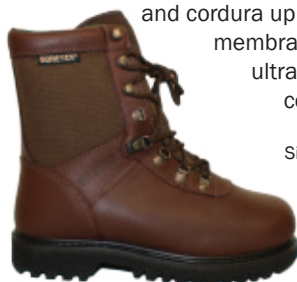

PRINCES

FAMILY CLOTHING

PRINCES

Find us on Facebook: "Prince's Ace"

Paper or Plastic... We can do it at Prince's

Advertised Prices Effective Feb 1 thru Feb 7, 2012

MENS Carhartt Long Sleeve T-shirts

6.75 oz., 100% cotton jersey knit, rib-knit collar and cuffs, left chest pocket. Sizes M to 2XL. Style #K126.

Reg. $24.00
$19.99 SALE

MENS Thermal Underwear

Indera brand thermal underwear, 65% cotton/35% polyester, full cut for comfortable fit. Thermal knit traps and retains body heat for warmth, top or bottom. Style #800.

Sizes S - XL Reg. $5.99

$4.97 SALE

Sizes 2XL - 4XL Reg. $6.99

$5.47 SALE

BOYS & MENS Ski Gloves

100% polyester shell and lining, Thinsulate insulation, rib knit wrist keeps moisture out, water resistant.

BOYS Reg. $6.99

MENS Reg. $7.99

$4.97 SALE

$5.97 SALE

MENS Crew Socks

Gold Medal brand crew socks, 6 pair pack, white, 55% cotton, 44% polyester, 1% spandex. Mens Size 10-13. Style #128V6.

Reg. $6.99
$4.97 PKG

MENS Latex Gloves

Wells Lamont latex coated knit gloves, winter weight knit, 100% acrylic shell. Size M to XL. Style #530.

Reg. $4.99

$3.49 PAIR

MENS Wool Balaclava

CTR brand, ultra light balaclava, dri-release wool, ideal for under helmet application. Style #1055. Size L/XL.

Reg. $14.99

$9.97 SALE

LADIES RUSSELL Fleece Hoodie

Heavy weight cotton blend in traditional styling with princess seaming for a more fitted look. Basic and assorted colors. Sizes S - 2X.

Reg. $29.99

$23.99 SALE

LADIES RUSSELL Dri-Power Fleece Sweat Pants

Cotton/poly blend with moisture transfer keeps you drier and more comfortable. Drawstring waist and open straight leg. Assorted basic colors. Sizes S - XL.

Reg. $19.99

$15.99 SALE

LADIES GOLD MEDAL Clear Creek Cotton Rag Sock